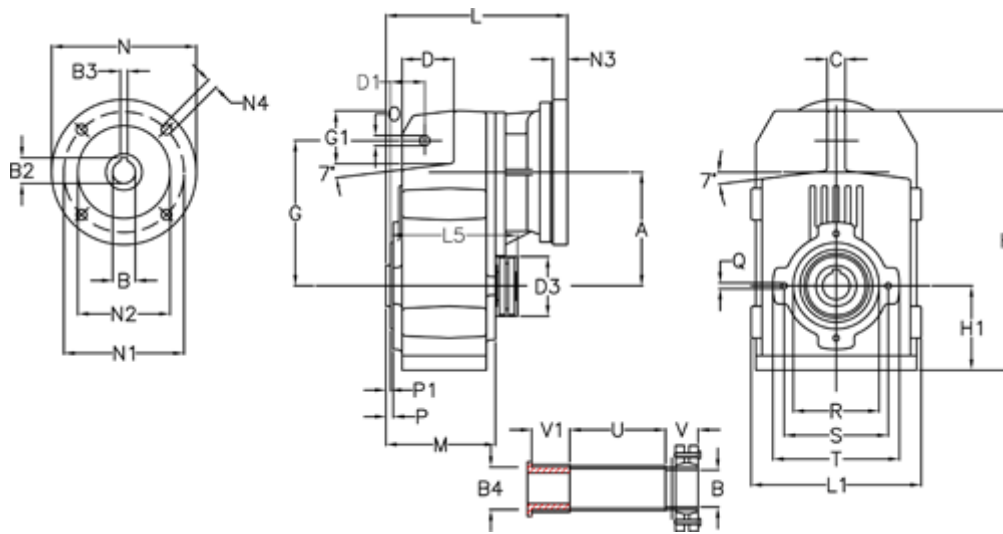

Article number: 295605107008920

Description: Shaft mounted gear
A514QF55-1070-P63B5

Measures

A = 211.30
B = 55
B1 = 11
B2 = 12.8
B3 = 4
B4 = 55
C = 20
D = 93.5

D1 = 65.0
d3 = 120
G = 278
G1 = 105.5
H = 479.0
H1 = 144.0
L = 339.5
L1 = 273

I5 = 222.0
M = 163.0
N = 140
N1 = 115
N2 = 95
N4 = M8x19
O = 22
P = 8.5

P1 = 4.5
Q = M12x19
R = 180
S = 215
T = 250
Tightening torque Nm adapter bushing = 6.0
Tightening torque Nm shrink disc = 12.0
U = 91.0